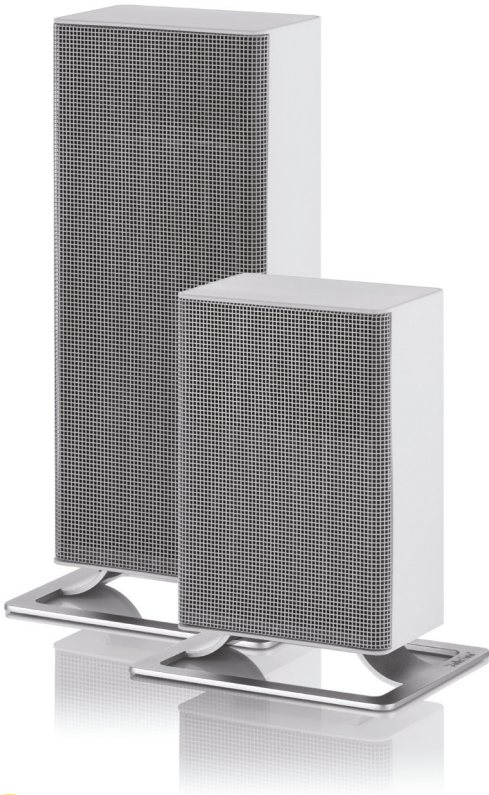

# Anna

Fan heater

reddot design award  
winner 2013

# ANNA — is hot!

Variable adjustable thermostat

Slim design

High security level: Tip over switch with automatic shut-off

Anna raises the temperature! Not just because of her hot looks, but mainly because this wonderful little heater is equipped with a modern PTC ceramic heating element. Anna heats discreetly and quietly with two power levels, bringing agreeable warmth. But the clever heater also stands for safety in two respects: no overheating thanks to the self-regulating heating element and automatic shut-off thanks to integrated tilt protection. If additional warmth is needed in certain places (e.g. under the desk) or in a small space, Anna little is also „hot“ enough.

## Specifications

Power: Anna 1'200 / 2'000 watt

Power: Anna little 700 / 1'200 watt

Thermostat / 2 speed levels

Room size: Anna up to 25 m<sup>2</sup> / Anna little up to 15 m<sup>2</sup>

Dimensions: Anna 183 x 367 x 150 mm (w x h x d)

Dimensions: Anna little 183 x 237 x 150 mm

Weight: Anna 2.05 kg / Anna little 1.5 kg

Sound level: Anna < 43 dB(A)

Sound level: Anna little < 47 dB(A)

Anna

Anna little

White

White