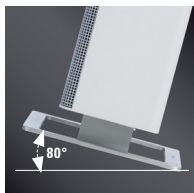

# ANNA — is hot!

Variable adjustable thermostat

Slim design

High security level: Tip over switch with automatic shut-off

Anna raises the temperature! Not just because of her hot looks, but mainly because this wonderful little heater is equipped with a modern PTC ceramic heating element. Anna heats discreetly and quietly with two power levels, bringing agreeable warmth. But the clever heater also stands for safety in two respects: no overheating thanks to the self-regulating heating element and automatic shut-off thanks to integrated tilt protection. If additional warmth is needed in certain places (e.g. under the desk) or in a small space, Anna little is also „hot“ enough.